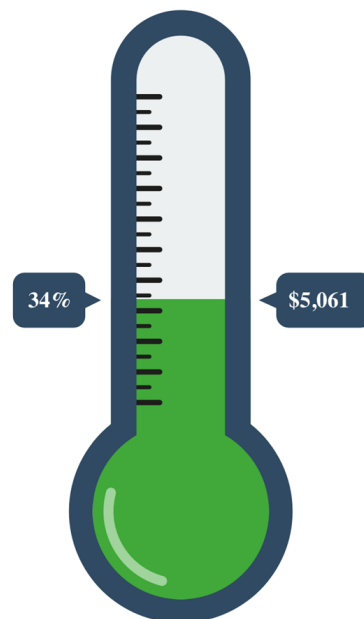

December 2023 Newsletter

Volume 4 Issue 12

Year-End Giving Update

Your "Matched" Year-end Donation Ensures a Leafy Legacy for Generations to Come

Your contribution, big or small, makes a monumental impact on our efforts to improve our city's tree canopy.

Every dollar you contribute will be matched, thanks to a group of generous donors, up to \$15,000. To date we've raised \$5,061. We're a little over a third of the way there!

GOAL: \$15,000

 **causevox**