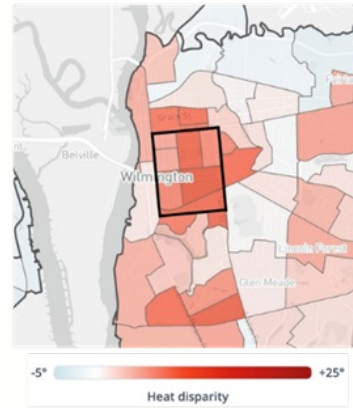

Heat Disparity