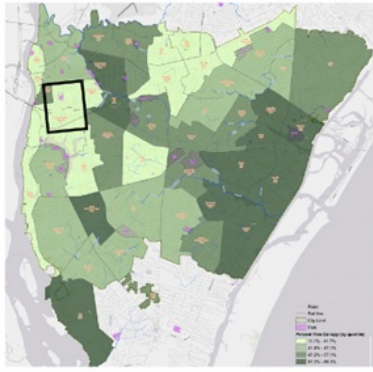

Low Tree Canopy