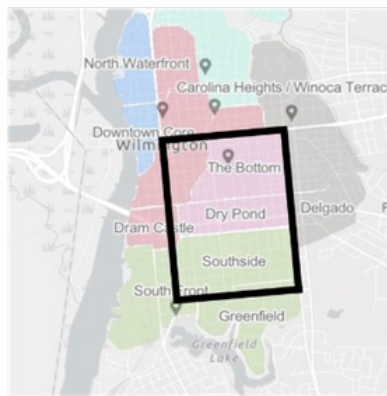

[Click Here for Event Photos](#)

Why Are We Showing The Tree Love?

To make the most impact with our plantings, we rely on data from www.treeequityscore.org to plant in areas that need trees the most!

The data shows that areas with low tree canopy coverage (lighter green on the first map) correspond with areas with lower income. These areas also correspond with higher heat disparity (darker red in the second map, which in this case does not mean more love). Heat related illnesses cause more deaths in the U.S. each year than any other natural disaster, including hurricanes, lightning, tornados, floods, and earthquakes.

By planting 225 trees in this concentrated area during this fall/winter planting season, we hope to reverse this trend and create a more equitable tree environment.

Low Tree Canopy

Heat Disparity

Tree Planting Focus Areas